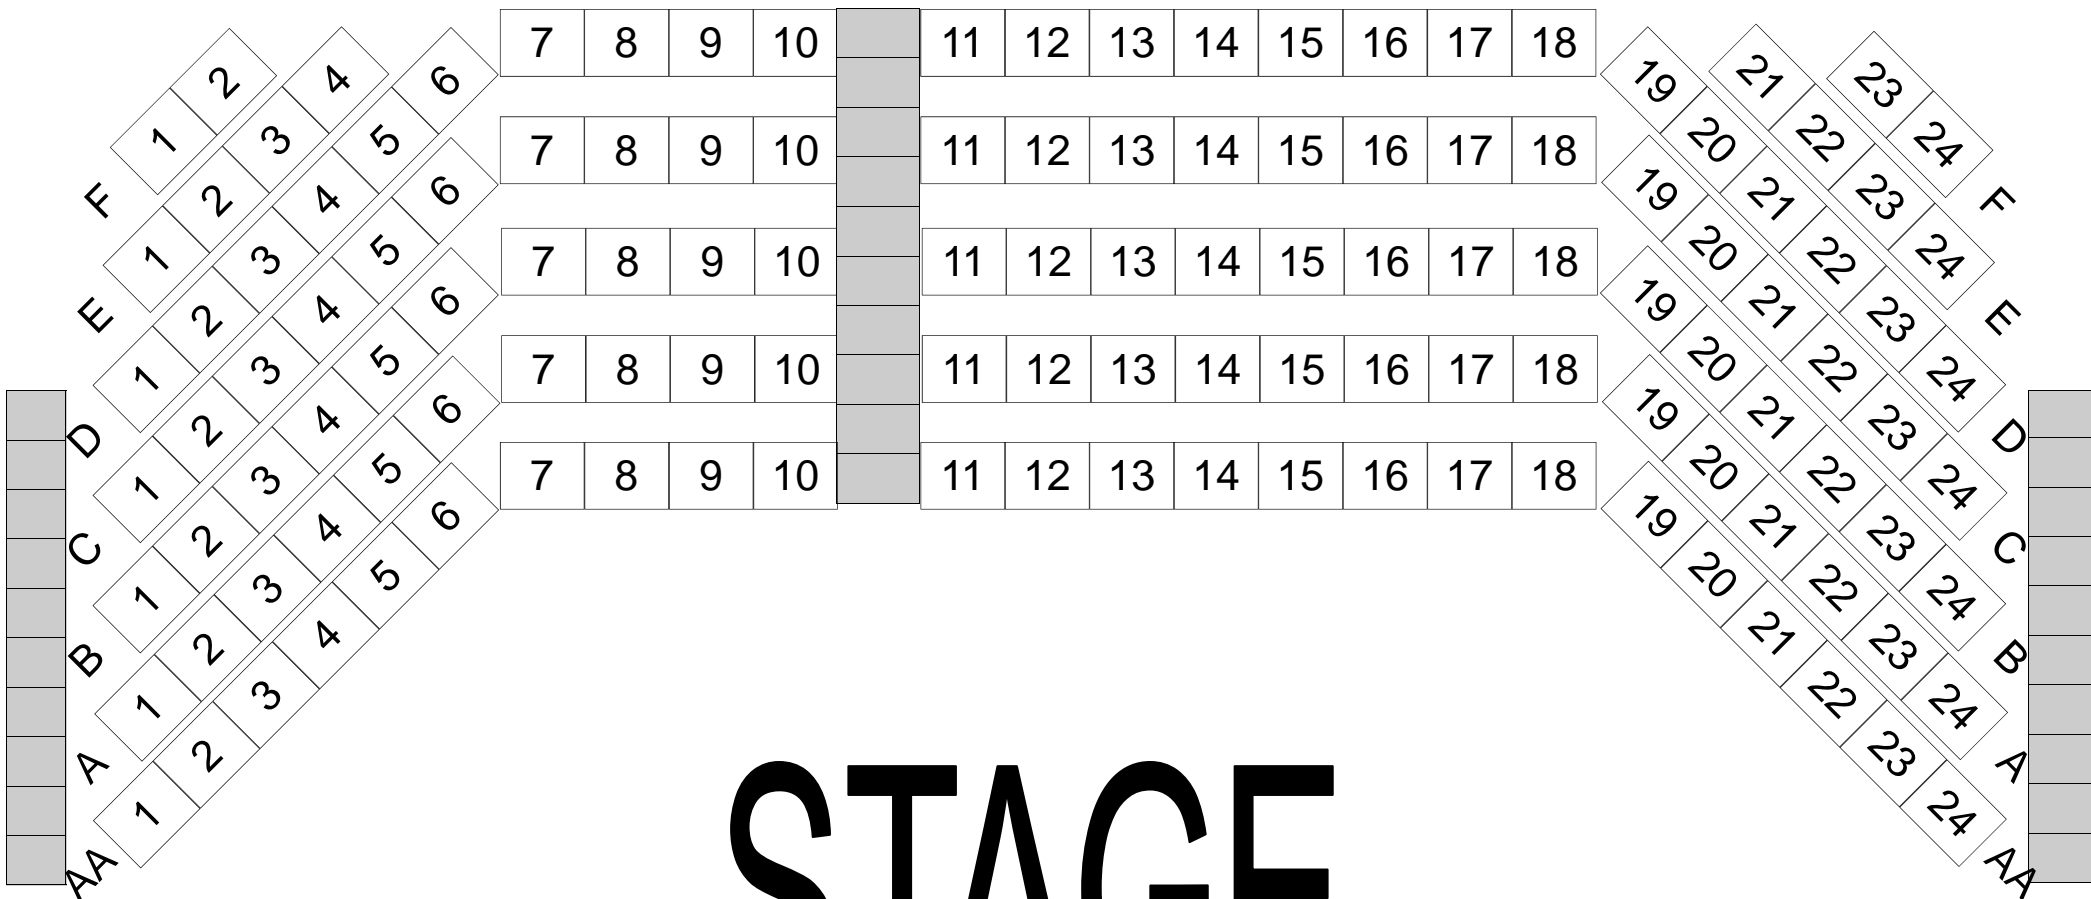

All seats in rows E and F are accessible seating.

PILLSBURY HOUSE THEATRE

mainstage

Seating Option 2

Maximum Seating Capacity = 132

Please note row AA is on the stage floor.

This is an added row consisting of folding chairs.

STAGE